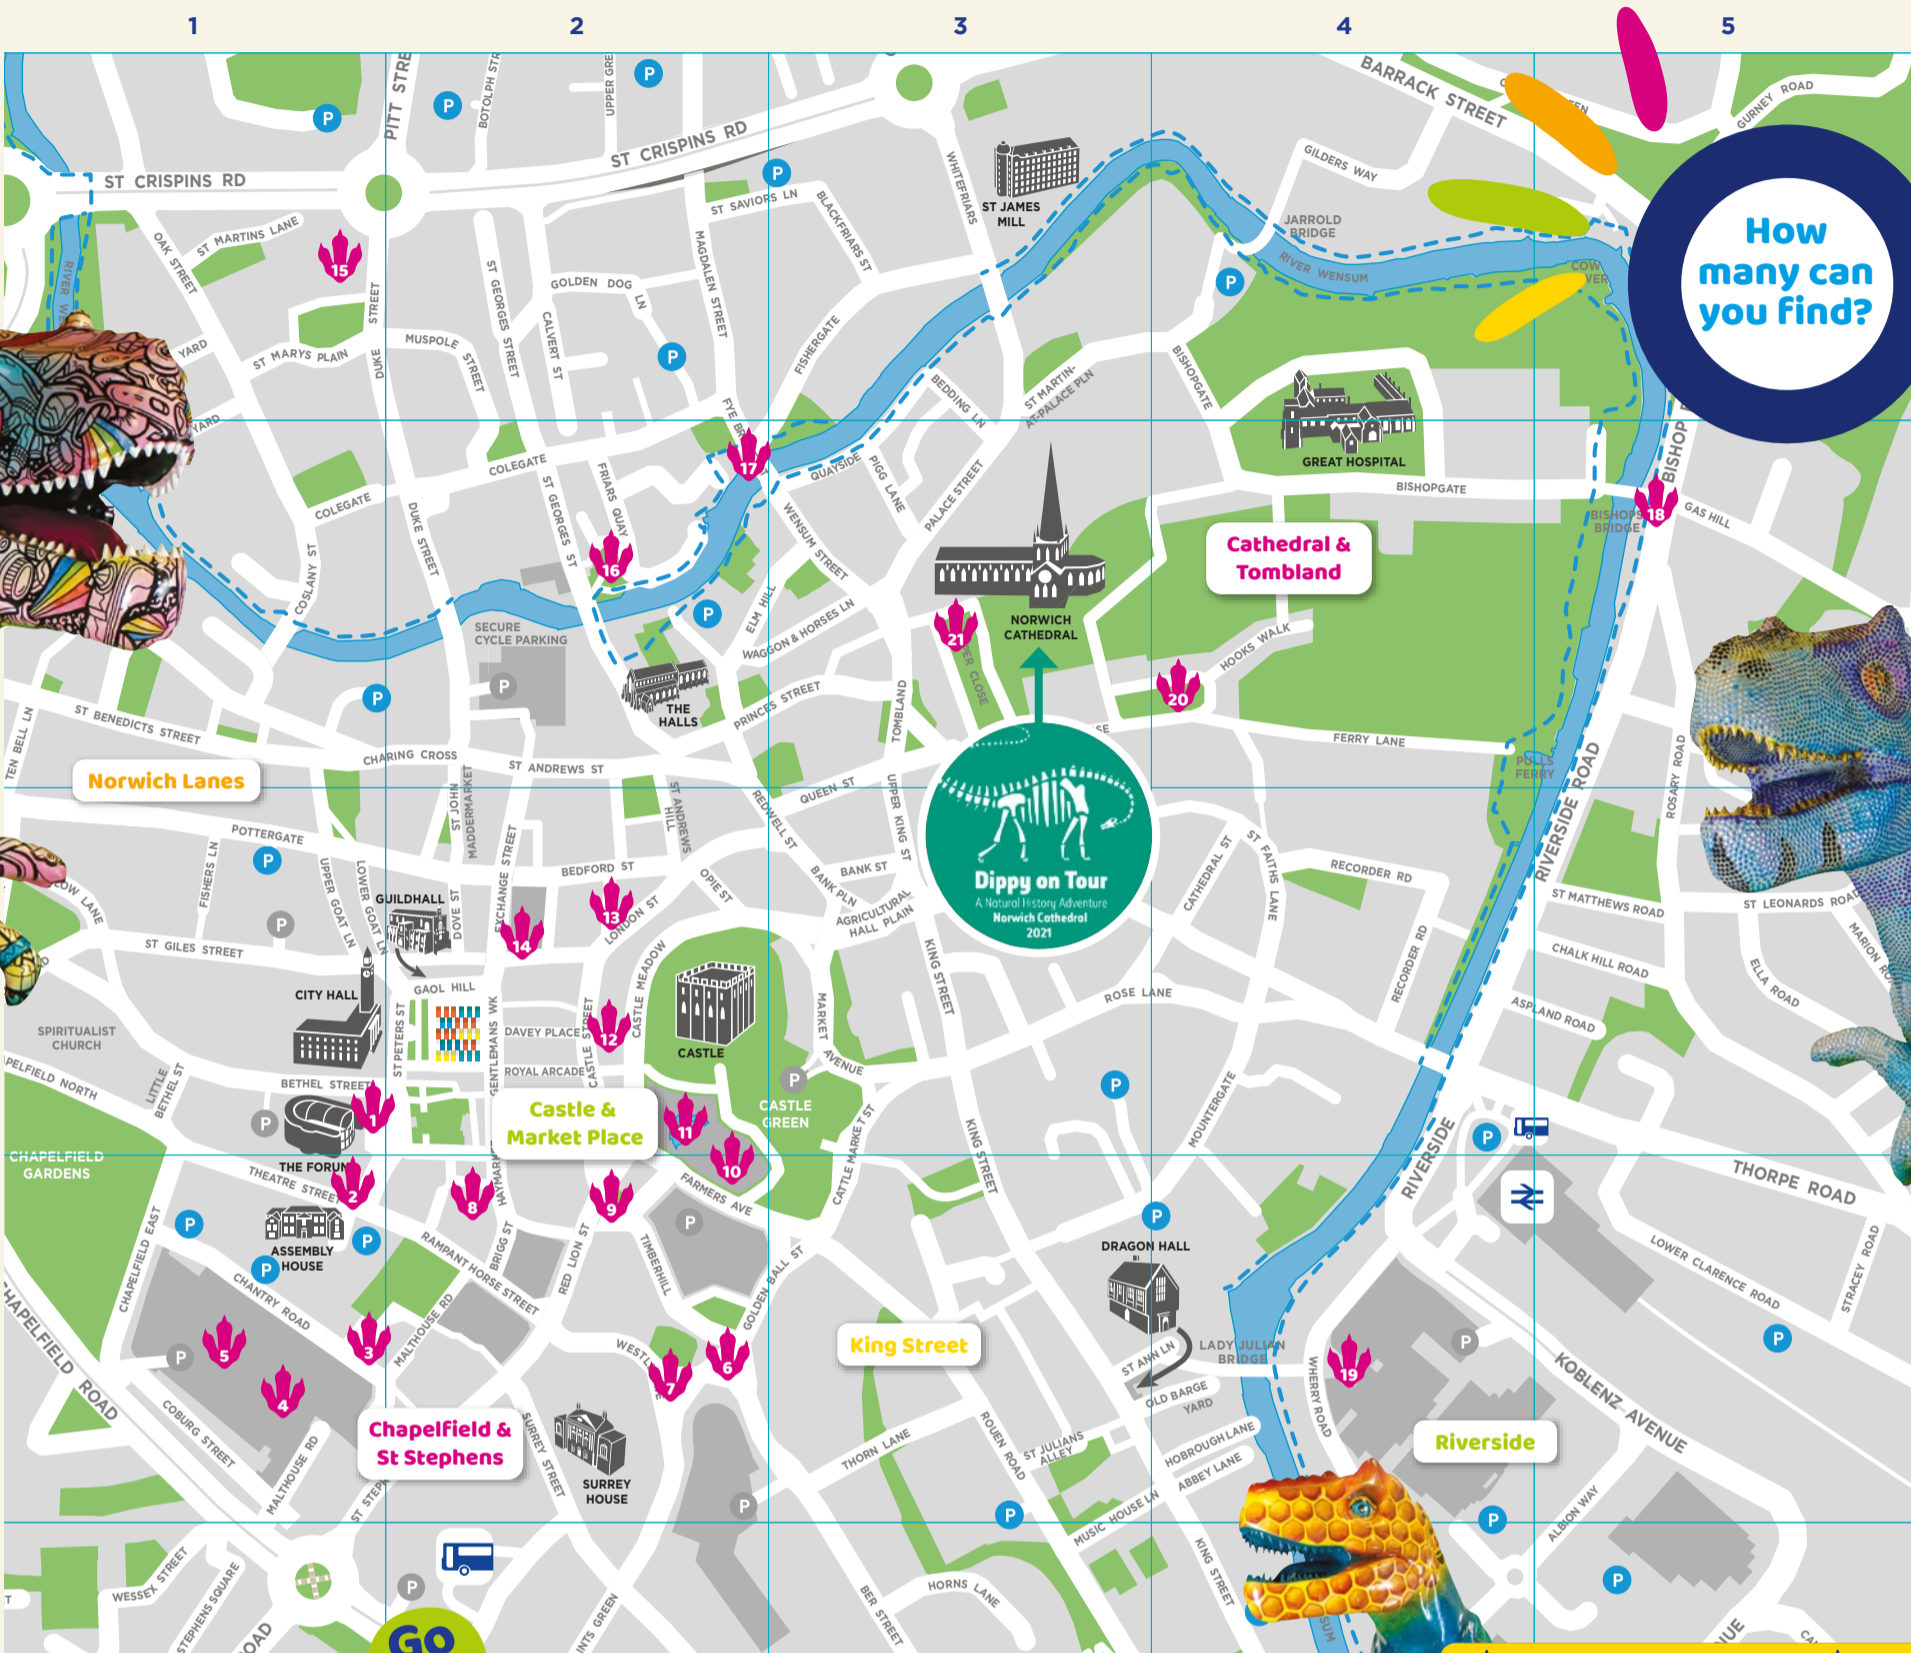

Discover Norwich by going on a T.rex trail!

For 9 weeks this summer, hunt the 21 T.riffic T.rex that bring colour and creativity to the streets of Norwich. Enjoy everything our fine city has to offer, while discovering the colourful characters. The trail aims to raise awareness and vital funds for Break, please donate.

GoGo on a T.rex trail
12 July – 11 September

How many can you find?

GoGo DONATE

Text or Scan to Donate

Text TREX to 70085 to donate £3 or scan the QR code

Texts cost £3 plus one standard rate message. All proceeds raised go to Break

WARNING

The T.rex are highly photogenic! Share your photos of the T.rex on social media using #GoGoDiscover.

Remember to take care when getting snaps and selfies, and please do not climb on the sculptures or damage them. If you spot a poorly sculpture, please leave a message on our helpline by calling 01603 670100

*Restricted times, please check venue website for details.

© Crown Copyright and database right 2015. Ordnance Survey 100019747.